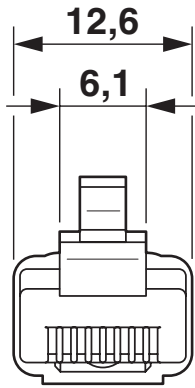

Cable length	20.00 m
--------------	---------

NBC-R4AC1/20,0-94G/R4AC1-BU - Patch cable

1413166

<https://www.phoenixcontact.com/us/products/1413166>

Outer sheath, material	PUR
External sheath, color	water blue RAL 5021
Conductor structure signal line	6.00 mm +0.2 mm -0.1 mm
AWG signal line	26
Material wire insulation	PE
Shielding	S/FTP
Test voltage, cable	1000 V DC (1 minute)
Cable insulation resistance	2000 MΩ*km (500 V)
Coupling resistance	30.00 mΩ/m (30 MHz)

Drawings

Schematic diagram

Connector pin assignment plug RJ45

NBC-R4AC1/20,0-94G/R4AC1-BU - Patch cable

1413166

<https://www.phoenixcontact.com/us/products/1413166>

Dimensional drawing

NBC-R4AC1/20,0-94G/R4AC1-BU - Patch cable