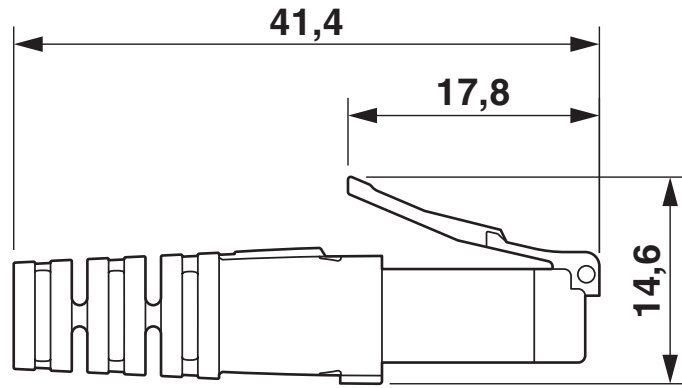

Drawings

Schematic diagram

Connector pin assignment plug RJ45

NBC-R4AC1/20,0-94G/R4AC1-BU - Patch cable

1413166

<https://www.phoenixcontact.com/us/products/1413166>

Dimensional drawing

NBC-R4AC1/20,0-94G/R4AC1-BU - Patch cable